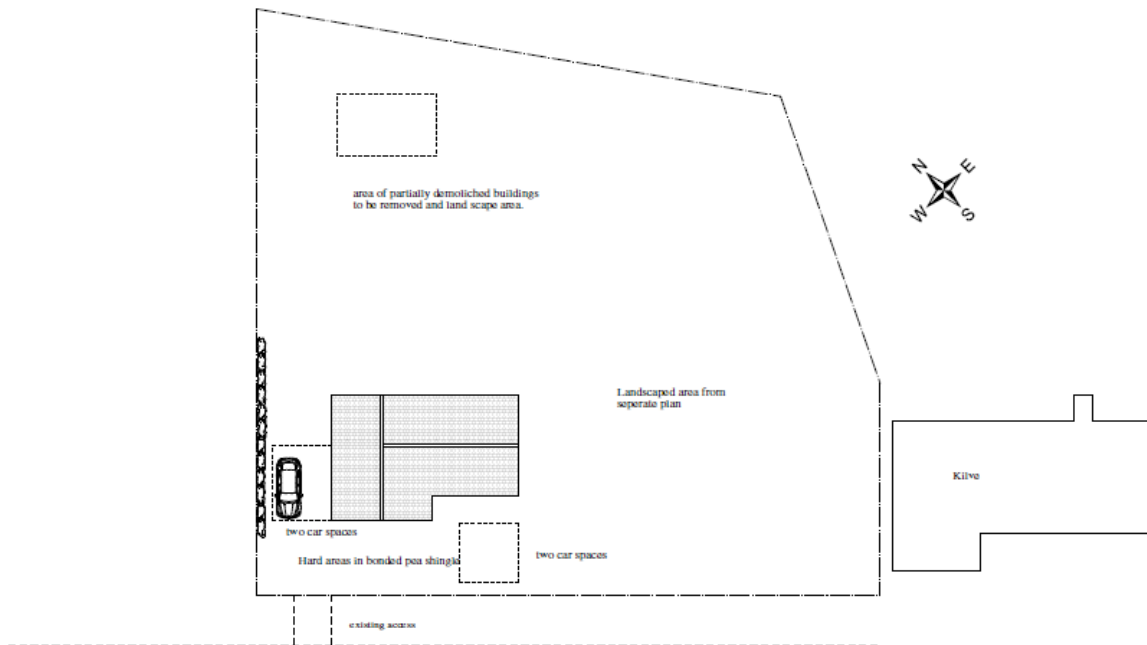

Item 5d

4/01221/16/FUL - NEW DETACHED FOUR BEDROOM DWELLING

**LAND ADJACENT TO KILVE, MEGG LANE, CHIPPERFIELD, KINGS LANGLEY,
WD4 9JW**

Item 5d

4/01221/16/FUL - NEW DETACHED FOUR BEDROOM DWELLING

LAND ADJACENT TO KILVE, MEGG LANE, CHIPPERFIELD, KINGS LANGLEY, WD4 9JW

Megg Lane

Front South West

North West

Front dormer cheeks in larch Cladding