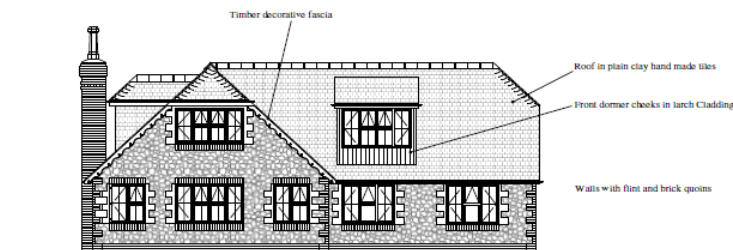

Item 5d

4/01221/16/FUL - NEW DETACHED FOUR BEDROOM DWELLING

**LAND ADJACENT TO KILVE, MEGG LANE, CHIPPERFIELD, KINGS LANGLEY,
WD4 9JW**

Item 5d

4/01221/16/FUL - NEW DETACHED FOUR BEDROOM DWELLING

LAND ADJACENT TO KILVE, MEGG LANE, CHIPPERFIELD, KINGS LANGLEY, WD4 9JW

Megg Lane

Front South West

North West

Front dormer cheeks in larch Cladding